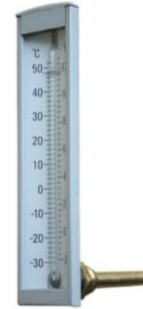

MTL

Technical Specifications

Type	Straight	Variable Angle	L-Type
Model	MTS	MTV	MTL
Temperature Range	-30°C to 50°C -20°F to 120°F	-30°C to 50°C -20°F to 120°F	-30°C to 50°C -20°F to 120°F
Stem Length	65mm	65mm	65mm
	75mm	75mm	75mm
	100mm*	100mm*	100mm*
	150mm	150mm	150mm
Face Length	110mm	110mm	225mm
	150mm*	150mm*	
	200mm	200mm	
Socket Connection Size	12.5mm (1/2")	12.5mm (1/2")	12.5mm (1/2")
Material of Liquid	Alcohol	Alcohol	Alcohol
Material of Case	Aluminium*	Aluminium*	Aluminium
	Plastic	Plastic	
Material of Stem/Socket	Brass	Brass	Brass
Socket Connection Standard	BSPT	BSPT	BSPT
*standard specification